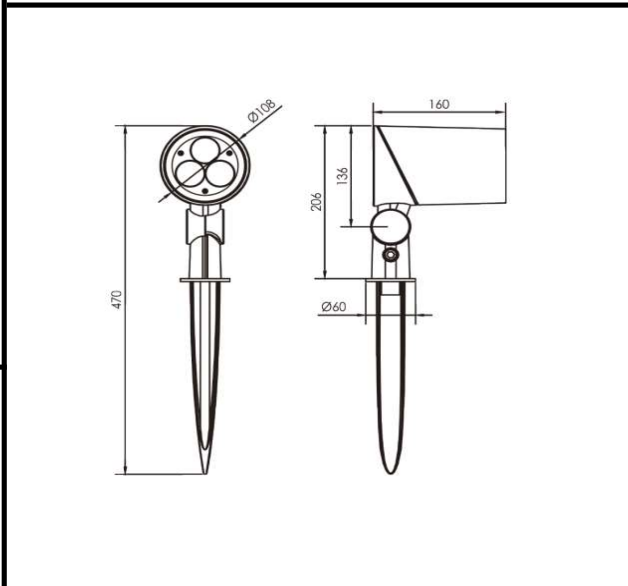

Sovitron Interior Pvt.Ltd.

Model Name	GOTHIC-1140S/DL-OSL-1140SE-3
Description	Spike Flood light

Technical description	Image
-----------------------	-------

Dimension	Dia=108mm W=160mm H=206mm
Frame	Aluminium Die-cast
Color Tempertaure	4000K
Power	15W
Total Luminous Flux	1350 lm
Efficacy	90 lm/W
IP rating	66
Beam angle	2.6, 3.5, 12, 20, 30, 60, 10x70, 5x2 Degreee
Color Rendering	≥80
Mounting	Spike Mounted
Optics	Lens & Clear Glass
Dimming	NON-Dimmable
Operating Voltage	220-240 VAC
Standard Lifetime	L70 minimum at 50,000 burning hours

Dimension diagram

Remarks:-

Address: Plot #7 Saroorpur-Nangla Industrial Area,Ballabgarh-Sohna Road,Faridabad-121005
Email: info@sovitron.com